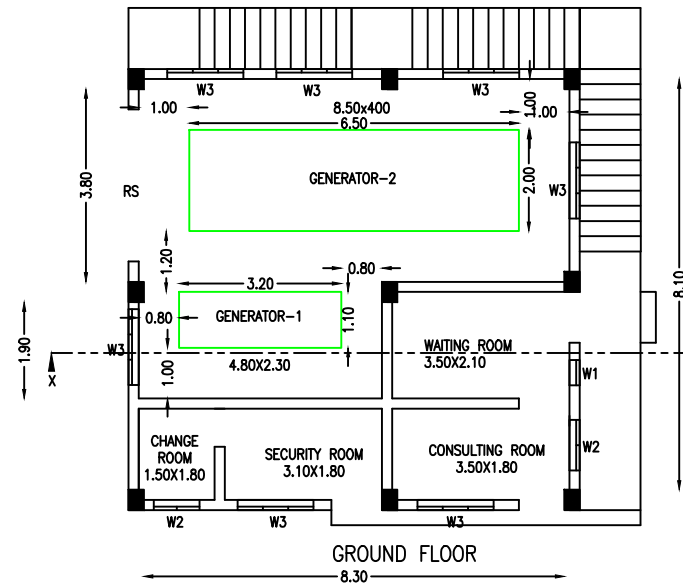

SECTION YY

SECTION XX

VIEW FROM SOUTH

VIEW FROM WEST

GROUND FLOOR

VIEW FROM EAST

VIEW FROM NORTH

FIRST FLOOR

- | | | |
|----|-----------------|------------|
| D | DOOR | 90x210cms |
| D1 | DOOR | 80x210cms |
| W | WINDOW | 50x135cms |
| W2 | WINDOW | 110x135cms |
| W3 | WINDOW | 150x135cms |
| RS | ROLLING SHUTTER | 300x300cms |
| V | VENTILATION | 50x60cms |

ALL DIMENSIONS ARE IN M