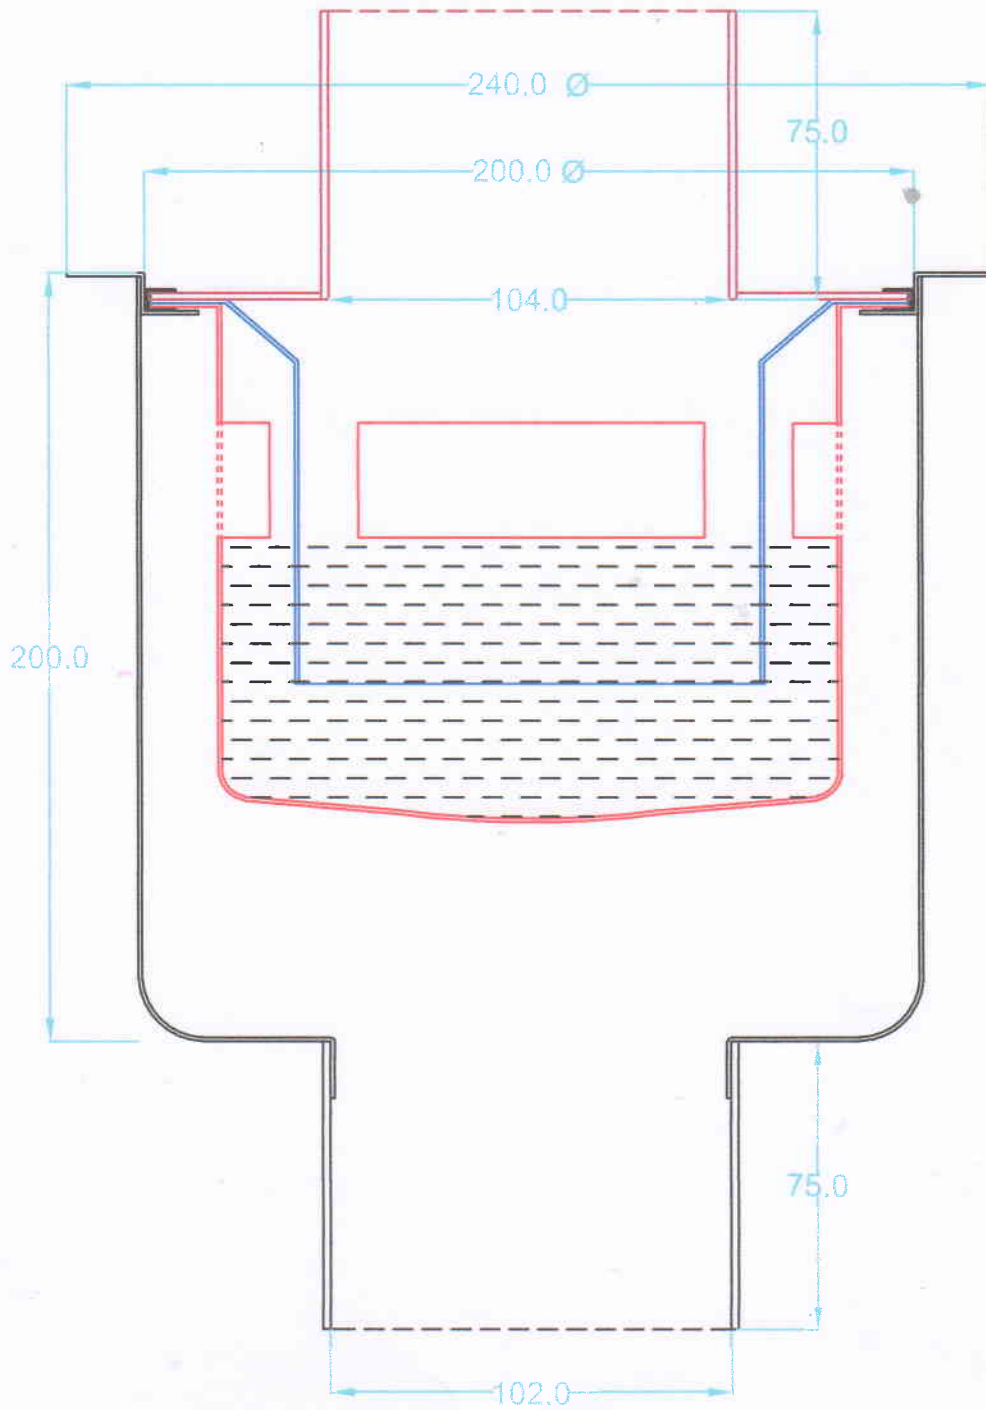

STERILE DRAIN TRAP - (SINGLE SEAL SINK INSTALLATION BOTTOM OUTLET)

MOC: SS 304

ALL DIMENSIONS ARE IN MM

STERILE DRAIN TRAP - (SINGLE SEAL SINK INSTALLATION BOTTOM OUTLET)

MOC: SS 304

ALL DIMENSIONS ARE IN MM

STERILE FLOOR DRAIN TRAP - (SINGLE SEAL TURN OPENING BOTTOM OUTLET)

MOC: SS 304

ALL DIMENSIONS ARE IN MM

STERILE FLOOR DRAIN TRAP - (SINGLE SEAL TURN OPENING BOTTOM OUTLET)

MOC: SS 304

ALL DIMENSIONS ARE IN MM