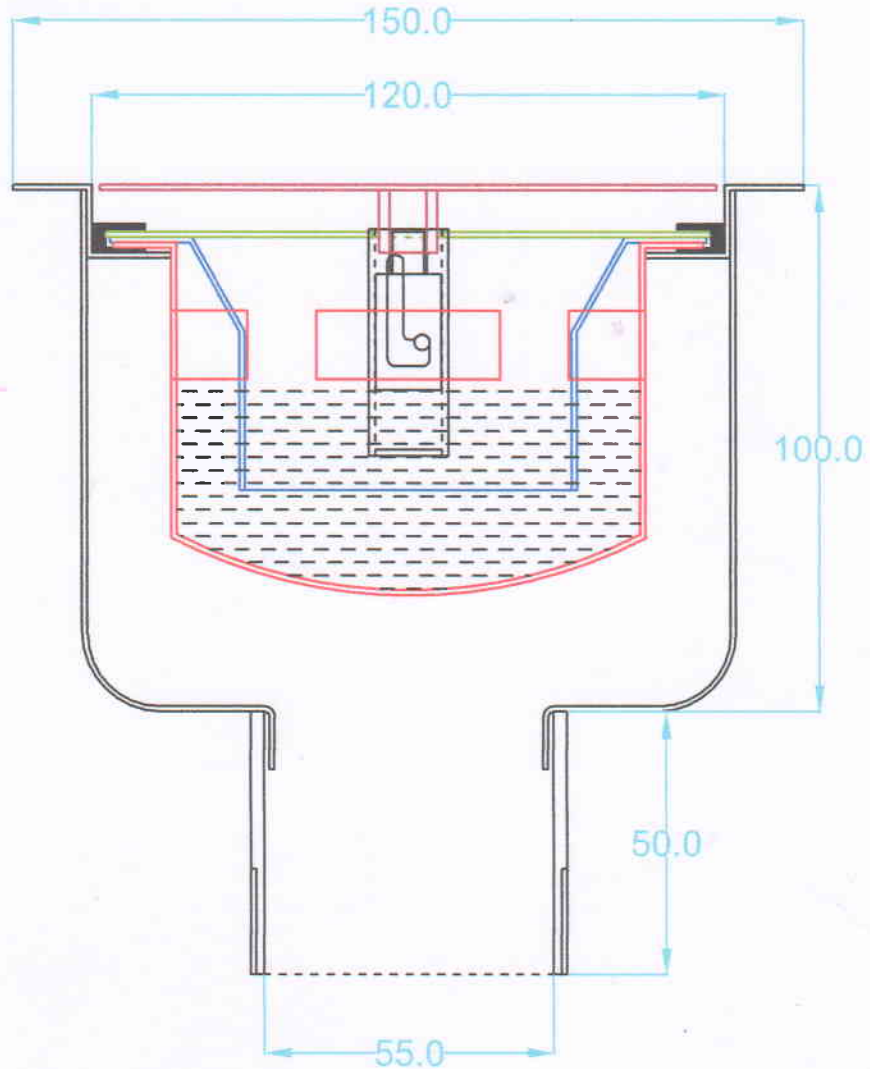

STERILE DRAIN TRAP - (SINGLE SEAL SINK INSTALLATION BOTTOM OUTLET)

MOC: SS 304

ALL DIMENSIONS ARE IN MM

STERILE DRAIN TRAP - (SINGLE SEAL SINK INSTALLATION BOTTOM OUTLET)

MOC: SS 304

ALL DIMENSIONS ARE IN MM

STERILE FLOOR DRAIN TRAP - (SINGLE SEAL TURN OPENING BOTTOM OUTLET)

MOC: SS 304

ALL DIMENSIONS ARE IN MM

STERILE FLOOR DRAIN TRAP - (SINGLE SEAL TURN OPENING BOTTOM OUTLET)

MOC: SS 304

ALL DIMENSIONS ARE IN MM