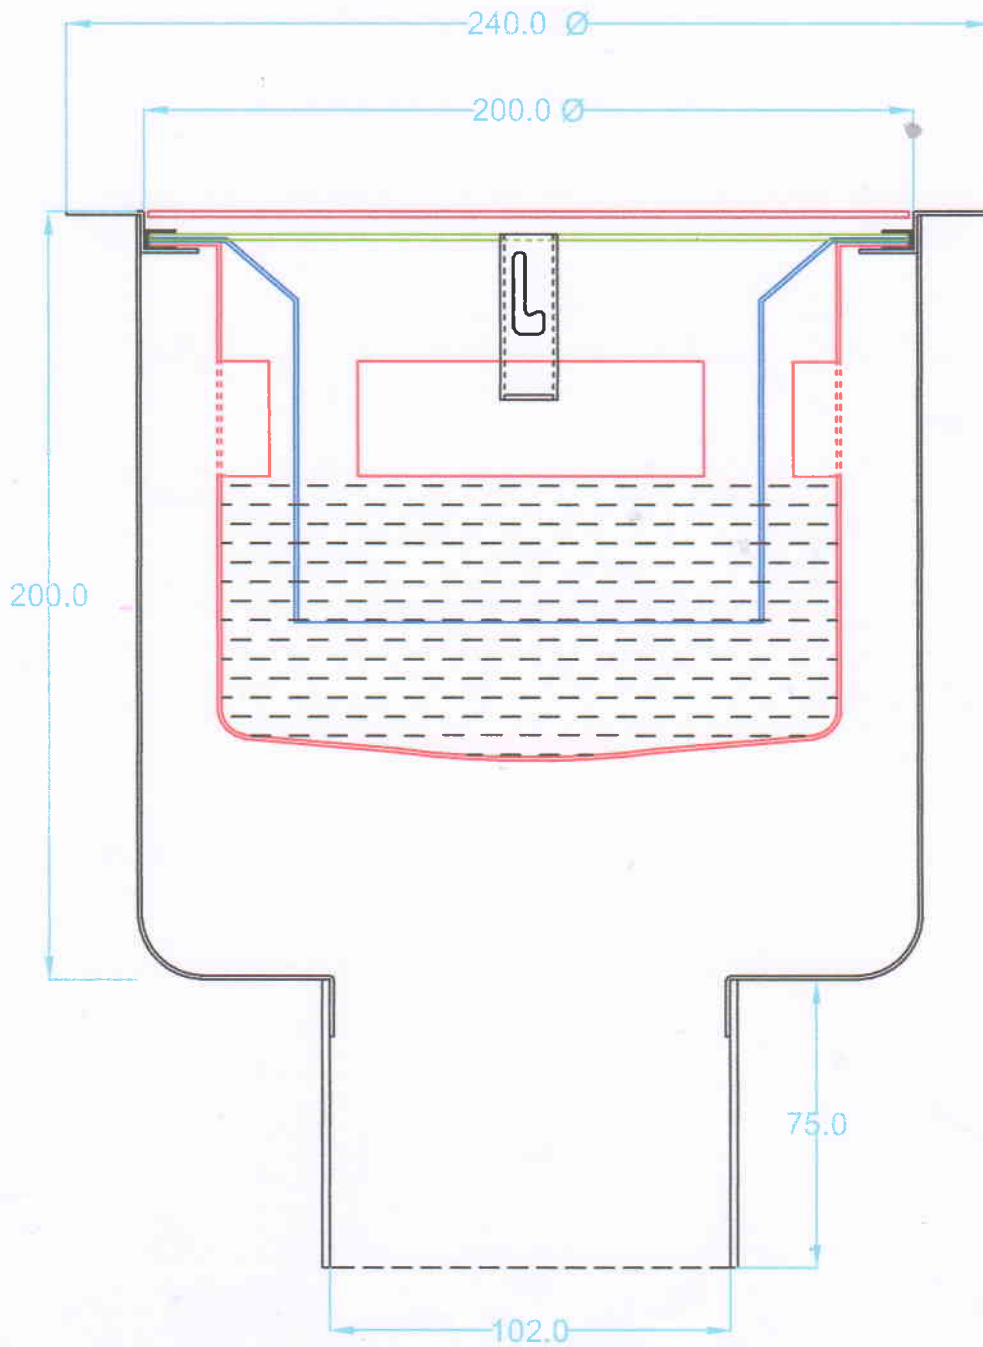

STERILE DRAIN TRAP - (SINGLE SEAL SINK INSTALLATION BOTTOM OUTLET)

MOC: SS 304

ALL DIMENSIONS ARE IN MM

STERILE DRAIN TRAP - (SINGLE SEAL SINK INSTALLATION BOTTOM OUTLET)

MOC: SS 304

ALL DIMENSIONS ARE IN MM

STERILE FLOOR DRAIN TRAP - (SINGLE SEAL TURN OPENING BOTTOM OUTLET)

MOC: SS 304

ALL DIMENSIONS ARE IN MM

STERILE FLOOR DRAIN TRAP - (SINGLE SEAL TURN OPENING BOTTOM OUTLET)

MOC: SS 304

ALL DIMENSIONS ARE IN MM