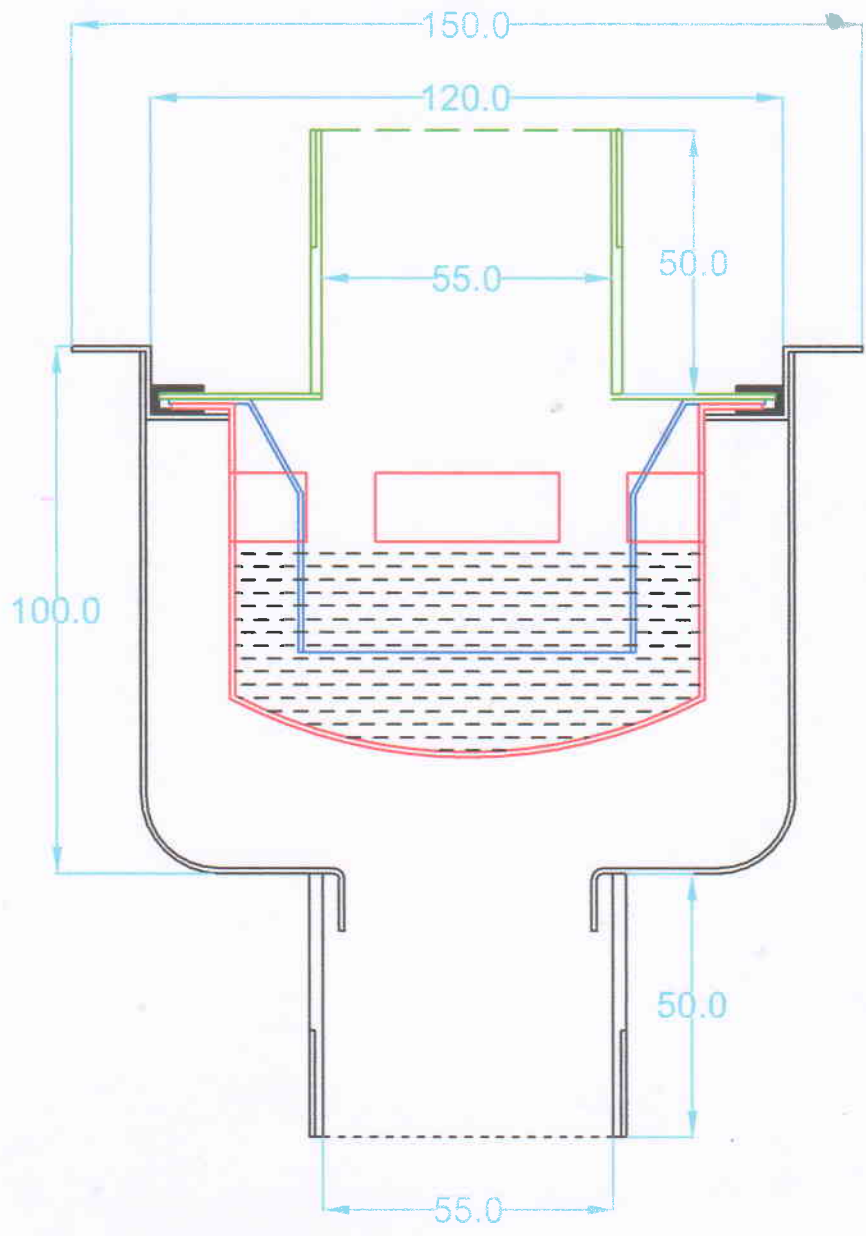

STERILE DRAIN TRAP - (SINGLE SEAL SINK INSTALLATION BOTTOM OUTLET)

MOC: SS 304

ALL DIMENSIONS ARE IN MM

STERILE DRAIN TRAP - (SINGLE SEAL SINK INSTALLATION BOTTOM OUTLET)

MOC: SS 304

ALL DIMENSIONS ARE IN MM

STERILE FLOOR DRAIN TRAP - (SINGLE SEAL TURN OPENING BOTTOM OUTLET)

MOC: SS 304

ALL DIMENSIONS ARE IN MM

STERILE FLOOR DRAIN TRAP - (SINGLE SEAL TURN OPENING BOTTOM OUTLET)

MOC: SS 304

ALL DIMENSIONS ARE IN MM